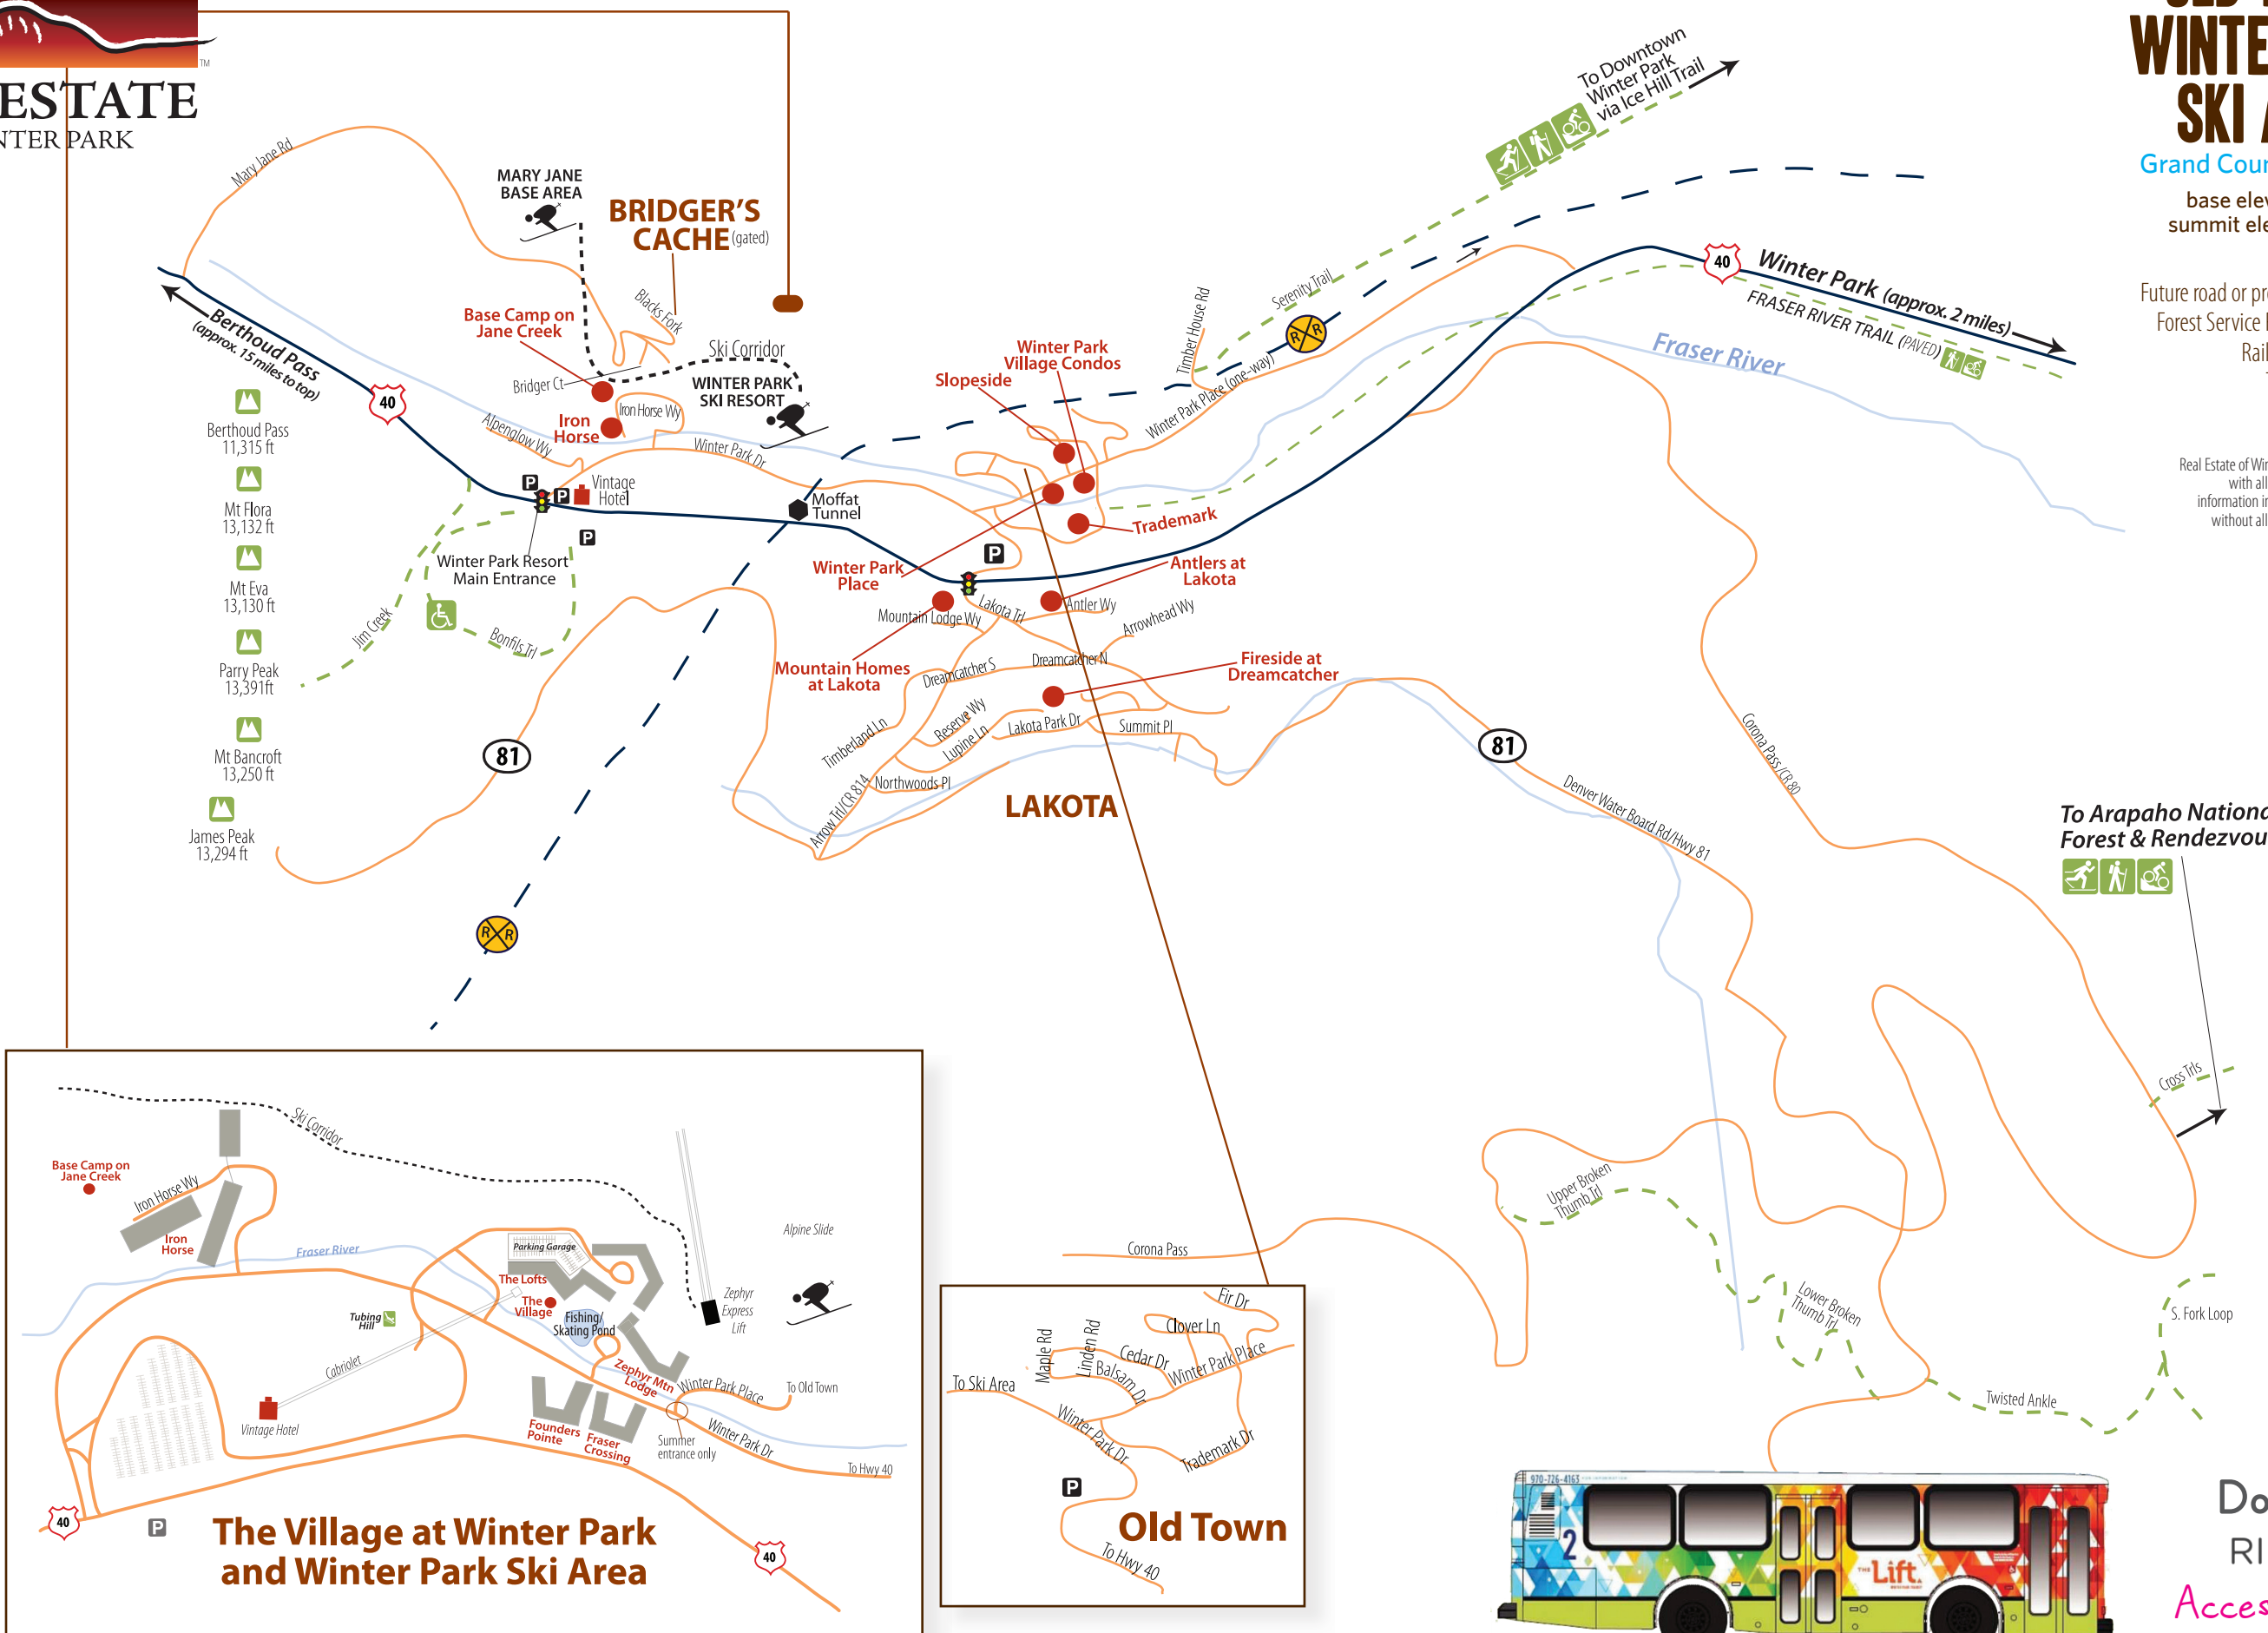

OLD TOWN WINTER PARK SKI AREA

Grand County 80482

base elev. 9,100 ft.
summit elev. 12,060 ft.

- Future road or project *
- Forest Service Road ———
- Railroad - - - - -
- Trails ·····

Copyright 2017.
Real Estate of Winter Park. Map may be copied or reproduced with all Real Estate of Winter Park logos and contact information included. Use and/or distribution of this map without all Real Estate of Winter Park logos and contact information is strictly prohibited.

- Berthoud Pass 11,315 ft
- Mt Flora 13,132 ft
- Mt Eva 13,130 ft
- Parry Peak 13,391 ft
- Mt Bancroft 13,250 ft
- James Peak 13,294 ft

Download
RIDEHOP
Access Code: lift