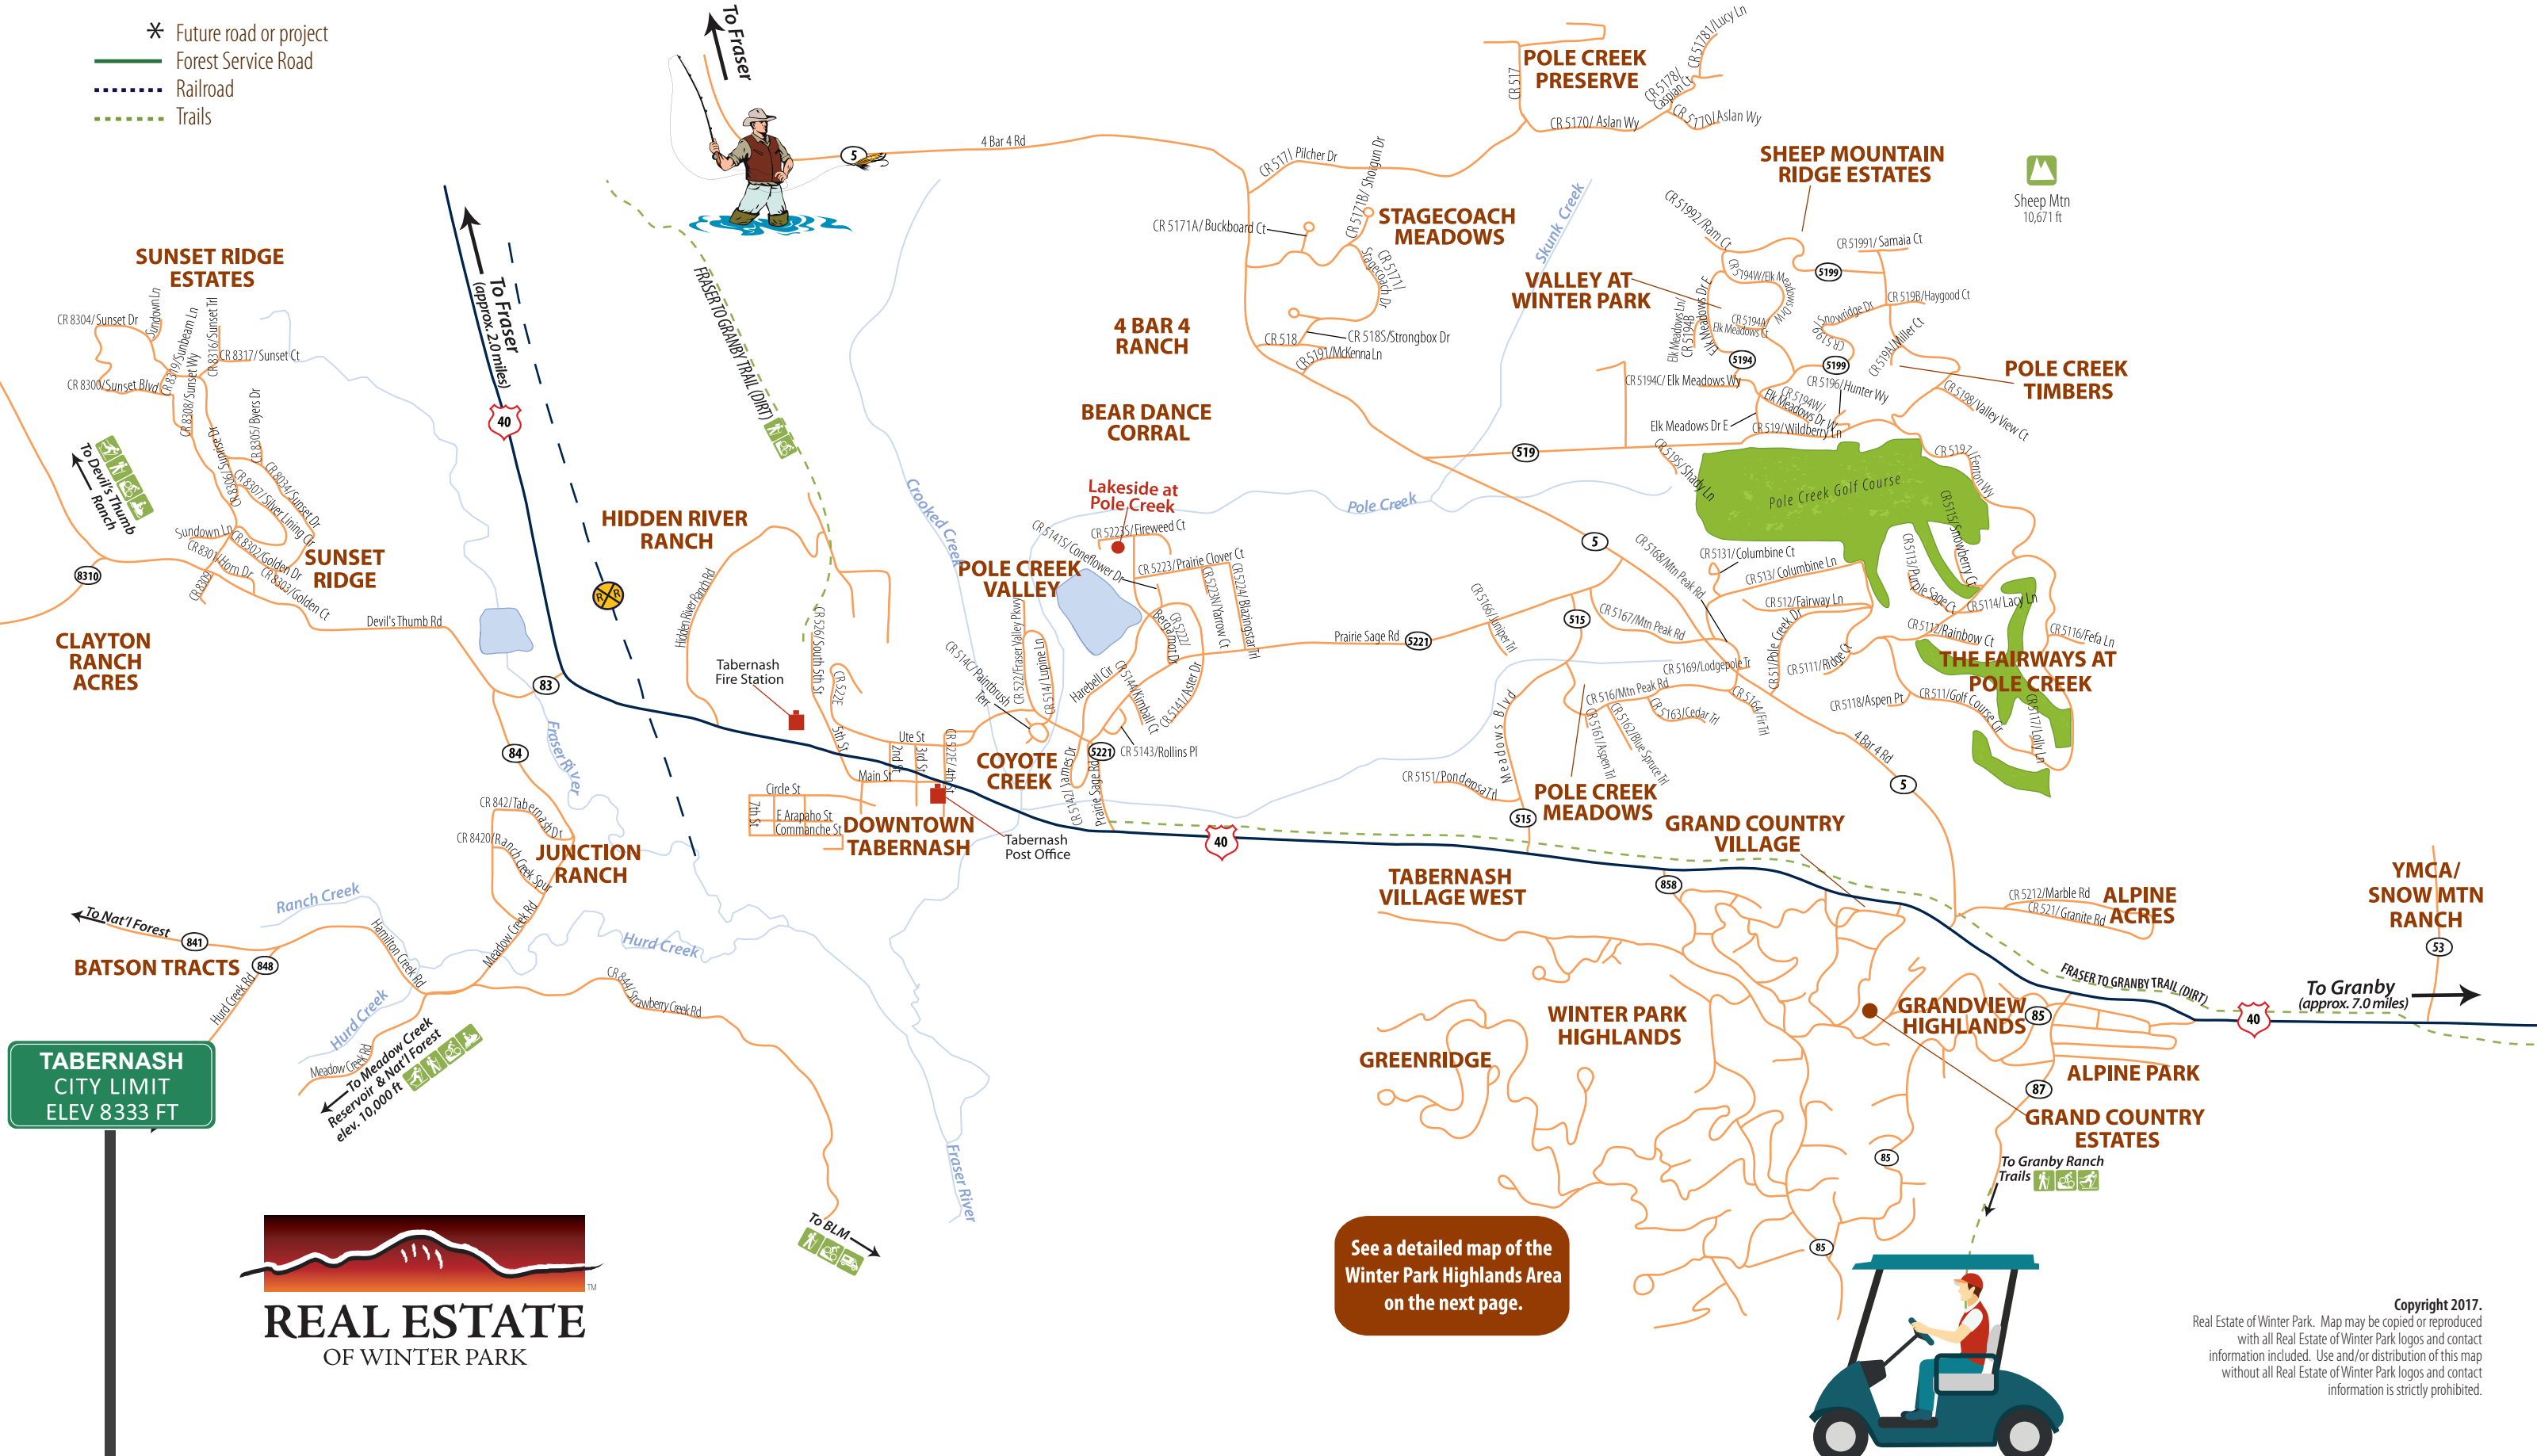

TABERNASH

Grand County ✪ 80478

- ✪ Future road or project
- Forest Service Road
- - - Railroad
- ⋯ Trails

TABERNASH CITY LIMIT
ELEV 8333 FT

REAL ESTATE
OF WINTER PARK

See a detailed map of the Winter Park Highlands Area on the next page.

Copyright 2017.
Real Estate of Winter Park. Map may be copied or reproduced with all Real Estate of Winter Park logos and contact information included. Use and/or distribution of this map without all Real Estate of Winter Park logos and contact information is strictly prohibited.